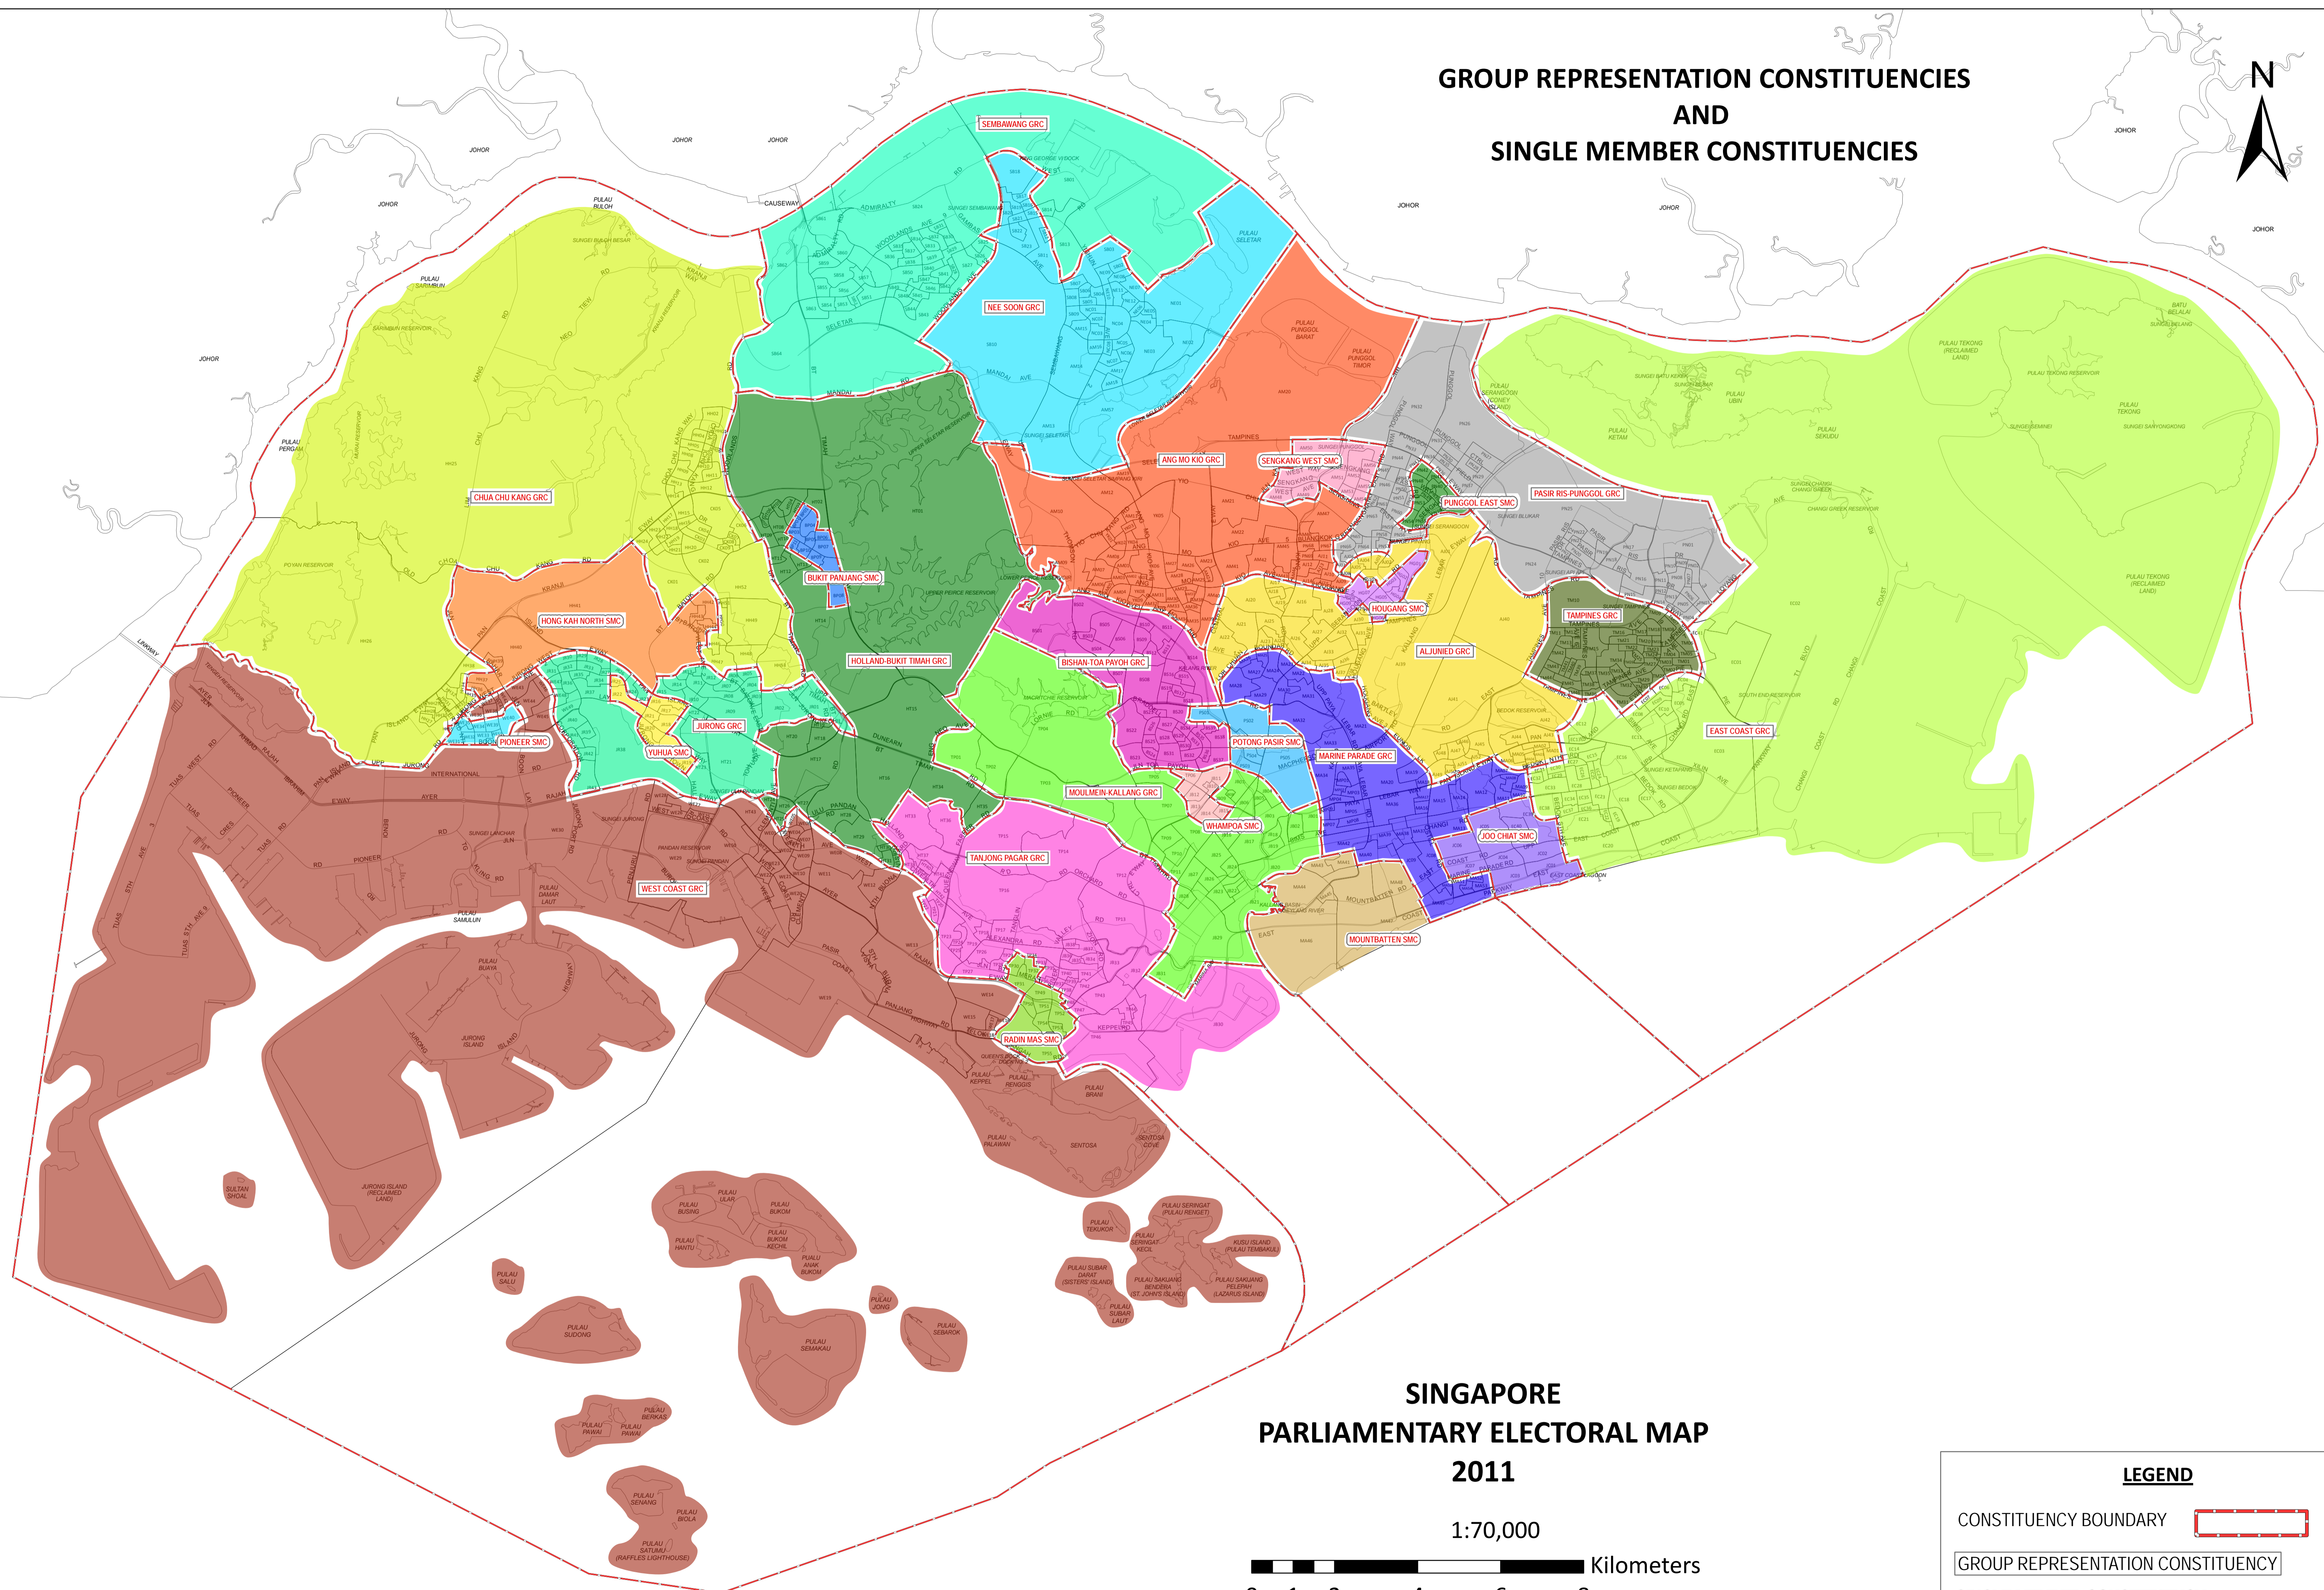

GROUP REPRESENTATION CONSTITUENCIES AND SINGLE MEMBER CONSTITUENCIES

SINGAPORE PARLIAMENTARY ELECTORAL MAP 2011

1:70,000

LEGEND

- CONSTITUENCY BOUNDARY
- GROUP REPRESENTATION CONSTITUENCY
- SINGLE MEMBER CONSTITUENCY